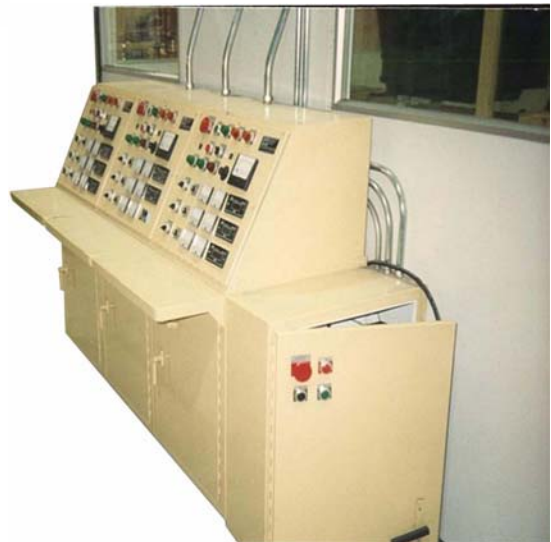

INSTALLATION SERVICES

Flock room and related environmental equipment mezzanine. Complete turn key flock room is temperature and humidity controlled. Organization of the project by *Engineering & Industrial Services* allowed the customer to take care of the day-to-day operations of the plant.

Control panels provided by EIS or others can be installed according to customer requirements.

We can handle the entire package for any equipment. From individual equipment installation to a complete turn key application. Our experience allows us to work with many vendors or with you, the customer, in concert with other vendors.